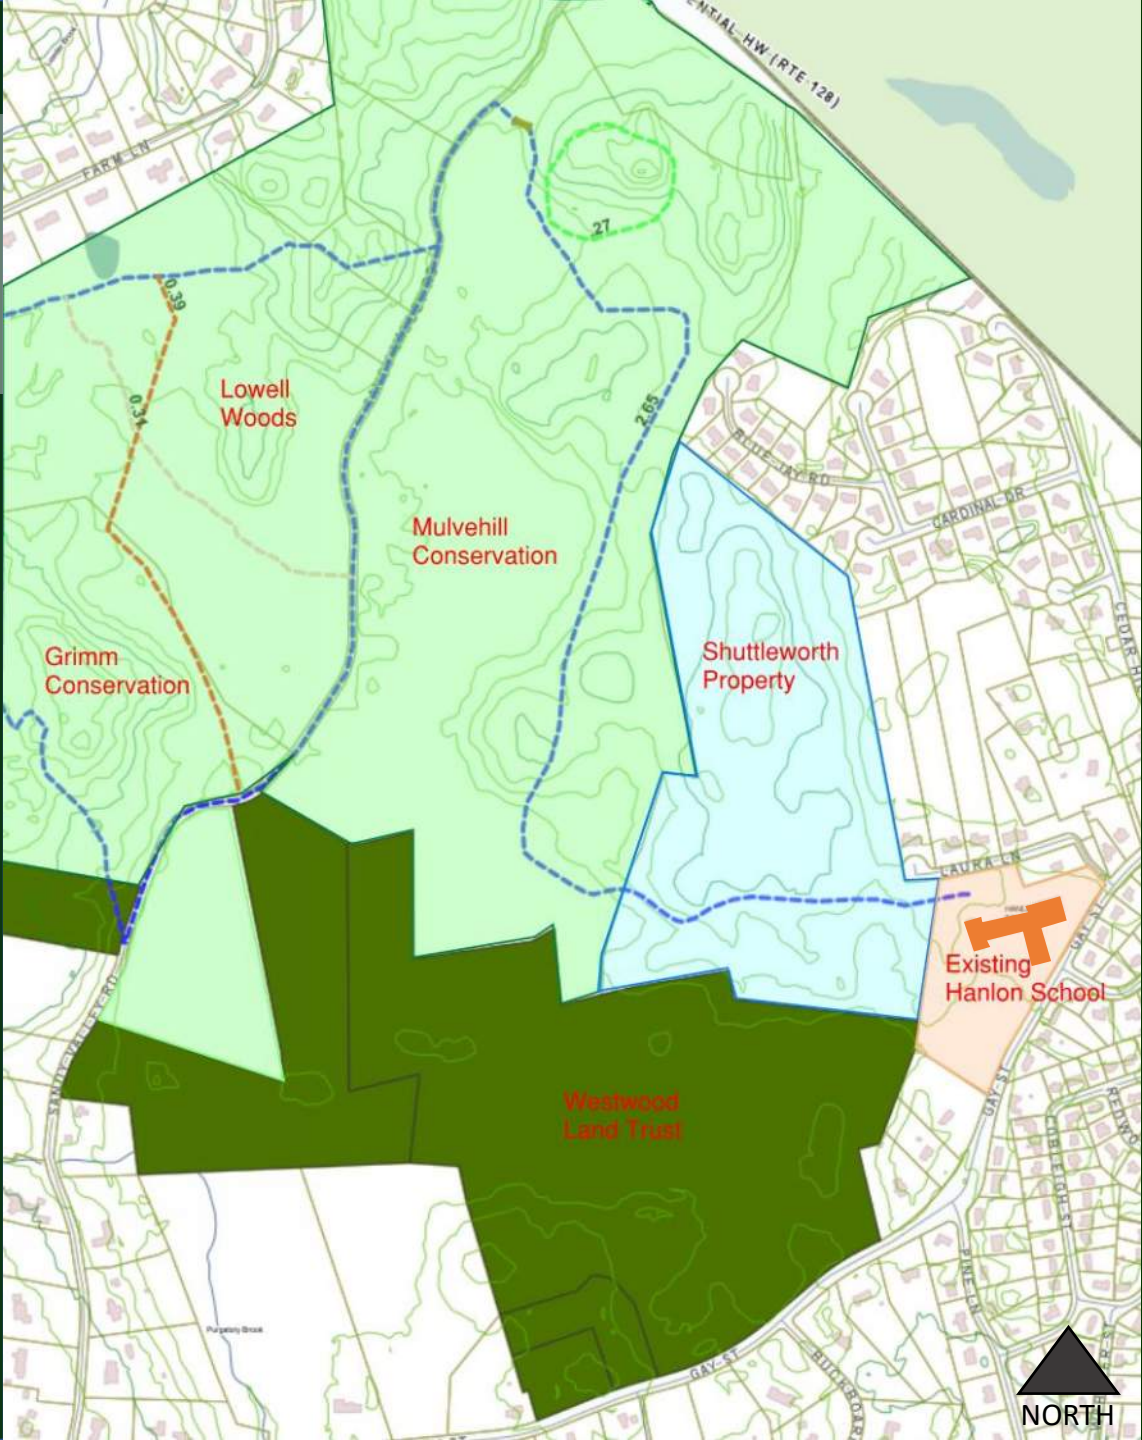

Westwood School District

Existing
Site

Existing
Site

Site Plan

113,141 sf building, 18.5 acres +/-

**Inspired by natural
surroundings**

Community Context

Community Context

Existing Site Inspiration

“a school in the woods”

Educational Vision

Organizational Bubble Diagram Outdoor Connection

CLASSROOM

Hanlon-Deerfield Elementary School
Westwood, MA

EXTENDED LEARNING AREA

Hanlon-Deerfield Elementary School
Westwood, MA