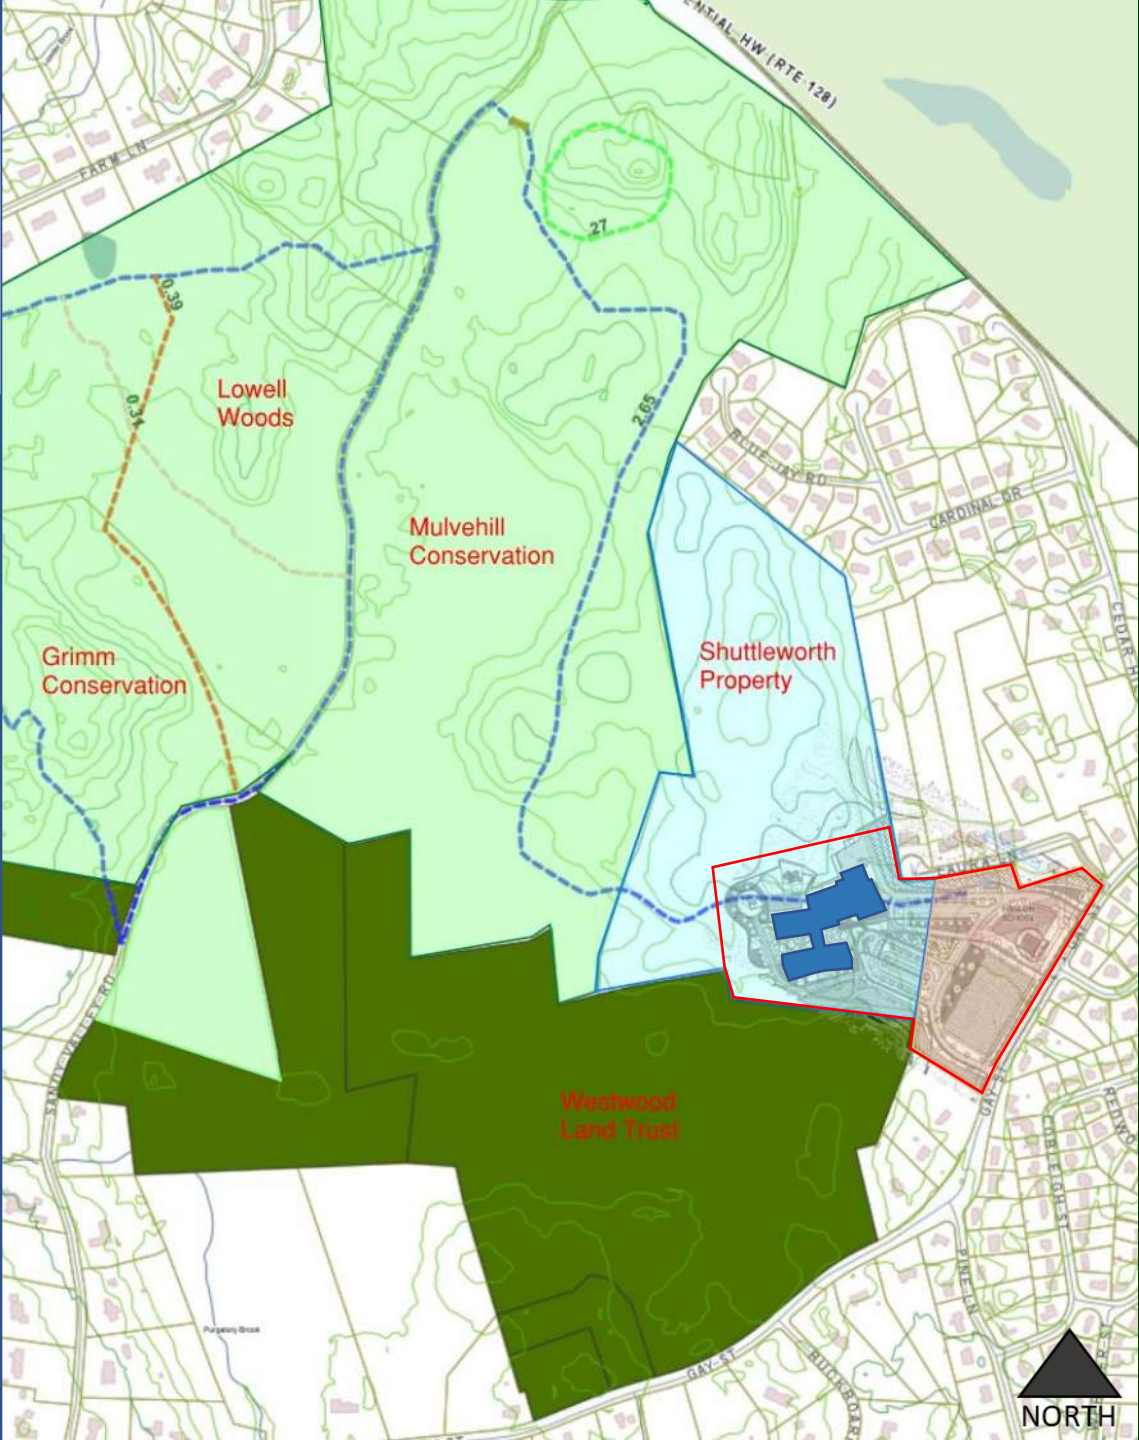

Westwood School District

Existing
Site

Existing
Site

Site Plan

113,141 sf building, 18.5 acres +/-

**Inspired by natural
surroundings**

Community Context

Community Context

Existing Site Inspiration

“a school in the woods”

Educational Vision

Organizational Bubble Diagram Outdoor Connection

CLASSROOM

Hanlon-Deerfield Elementary School
Westwood, MA

EXTENDED LEARNING AREA

Hanlon-Deerfield Elementary School
Westwood, MA