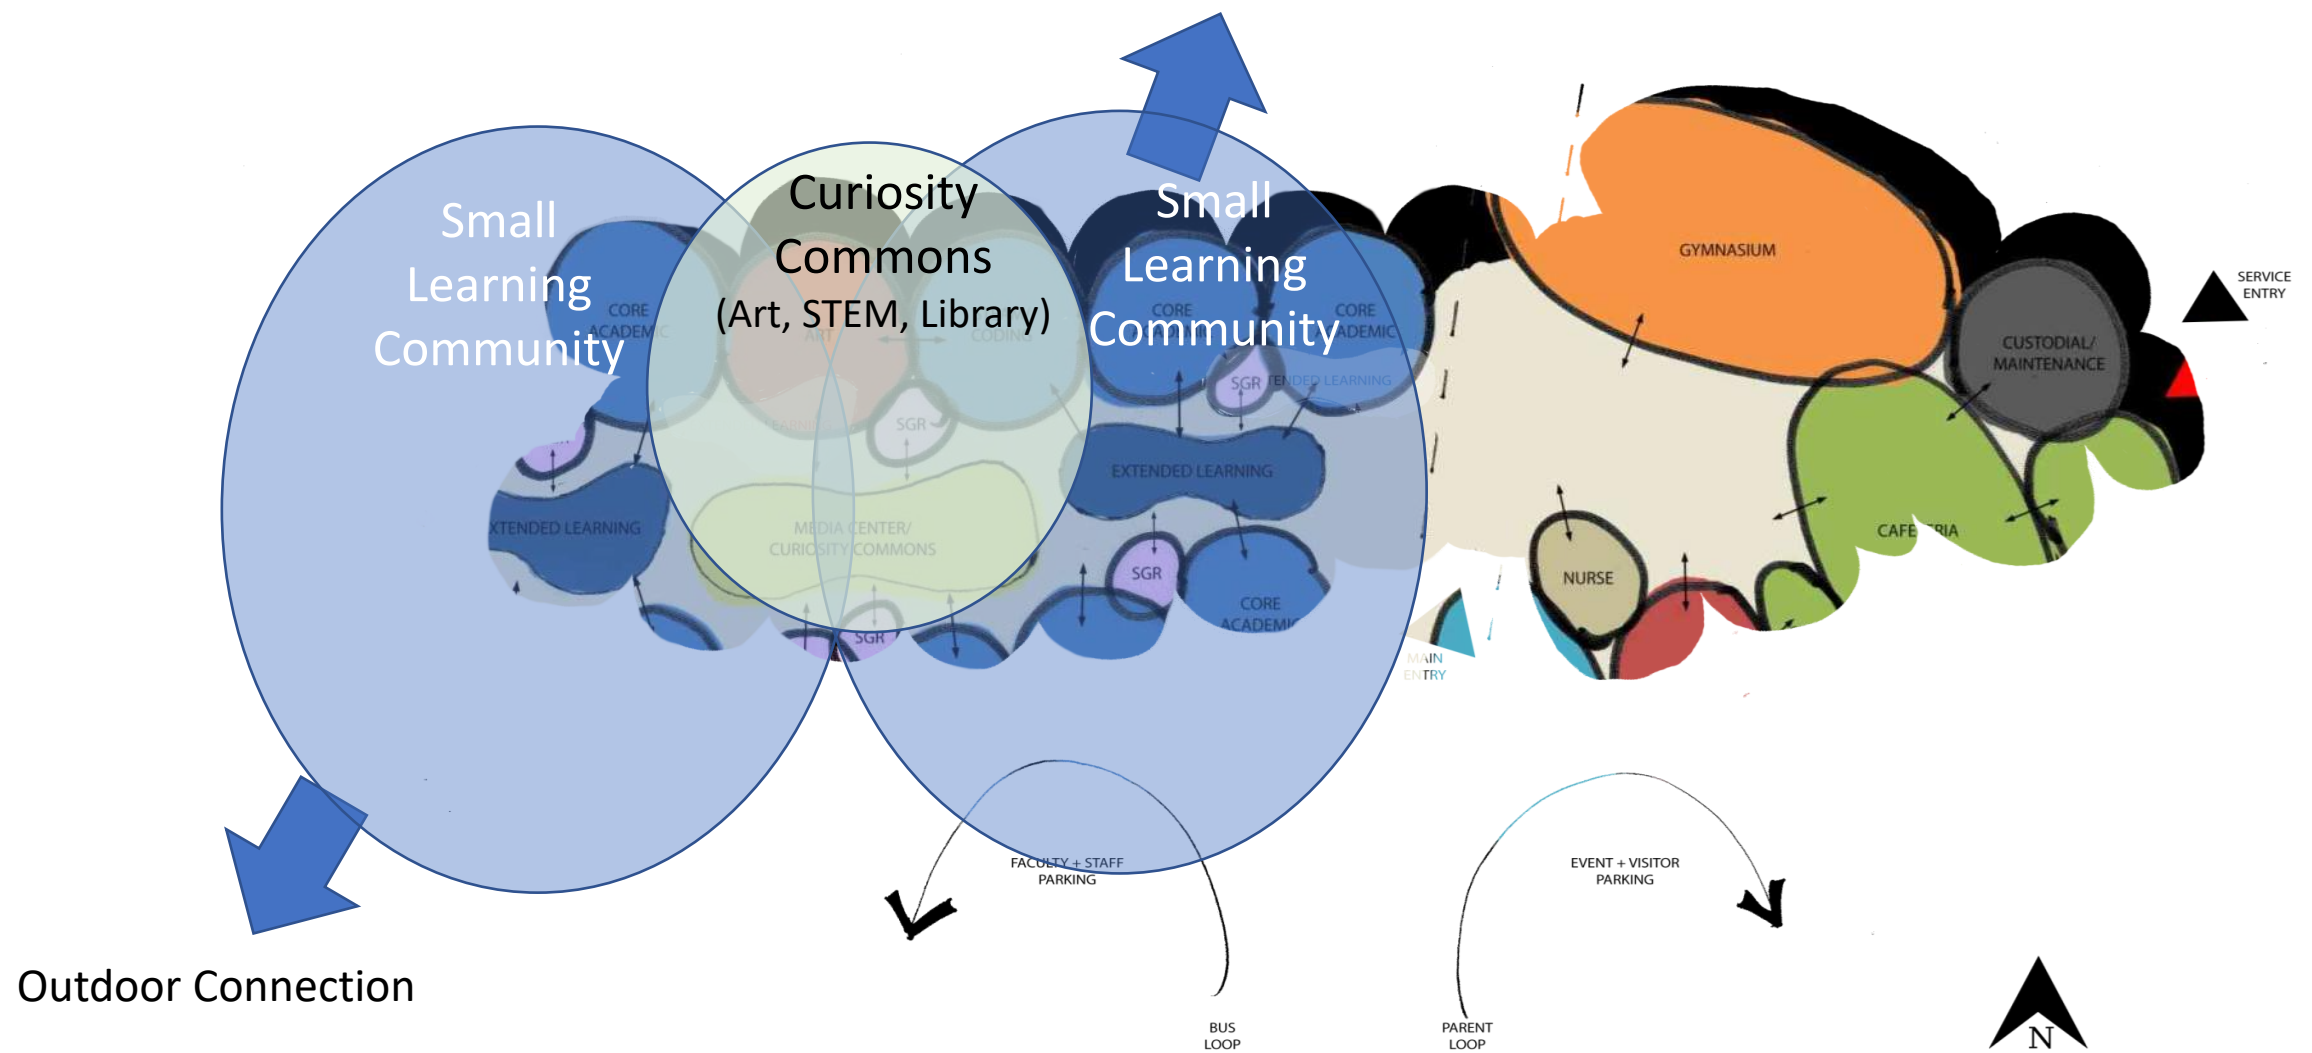

Massachusetts School Building Authority

MA Schools Embrace a Sustainable Future

Hanlon-Deerfield Elementary School
Building Project

“A SCHOOL IN THE WOODS”

Westwood, MA

12.02.2021

**The Vision for the
Hanlon-Deerfield Elementary School
“a school in the woods”
Westwood, MA**

Westwood School District

Existing
Site

Existing
Site

Site Plan

113,141 sf building, 18.5 acres +/-

**Inspired by natural
surroundings**

Community Context

Community Context

Existing Site Inspiration

“a school in the woods”

Educational Vision

Organizational Bubble Diagram Outdoor Connection

CLASSROOM

Hanlon-Deerfield Elementary School
Westwood, MA

EXTENDED LEARNING AREA

Hanlon-Deerfield Elementary School
Westwood, MA

LOBBY

Hanlon-Deerfield Elementary School
Westwood, MA

CAFETERIA

Hanlon-Deerfield Elementary School
Westwood, MA

LIBRARY/ MEDIA

Hanlon-Deerfield Elementary School
Westwood, MA

OUTDOOR CLASSROOM: Direct Connection with Art, Library, STEM